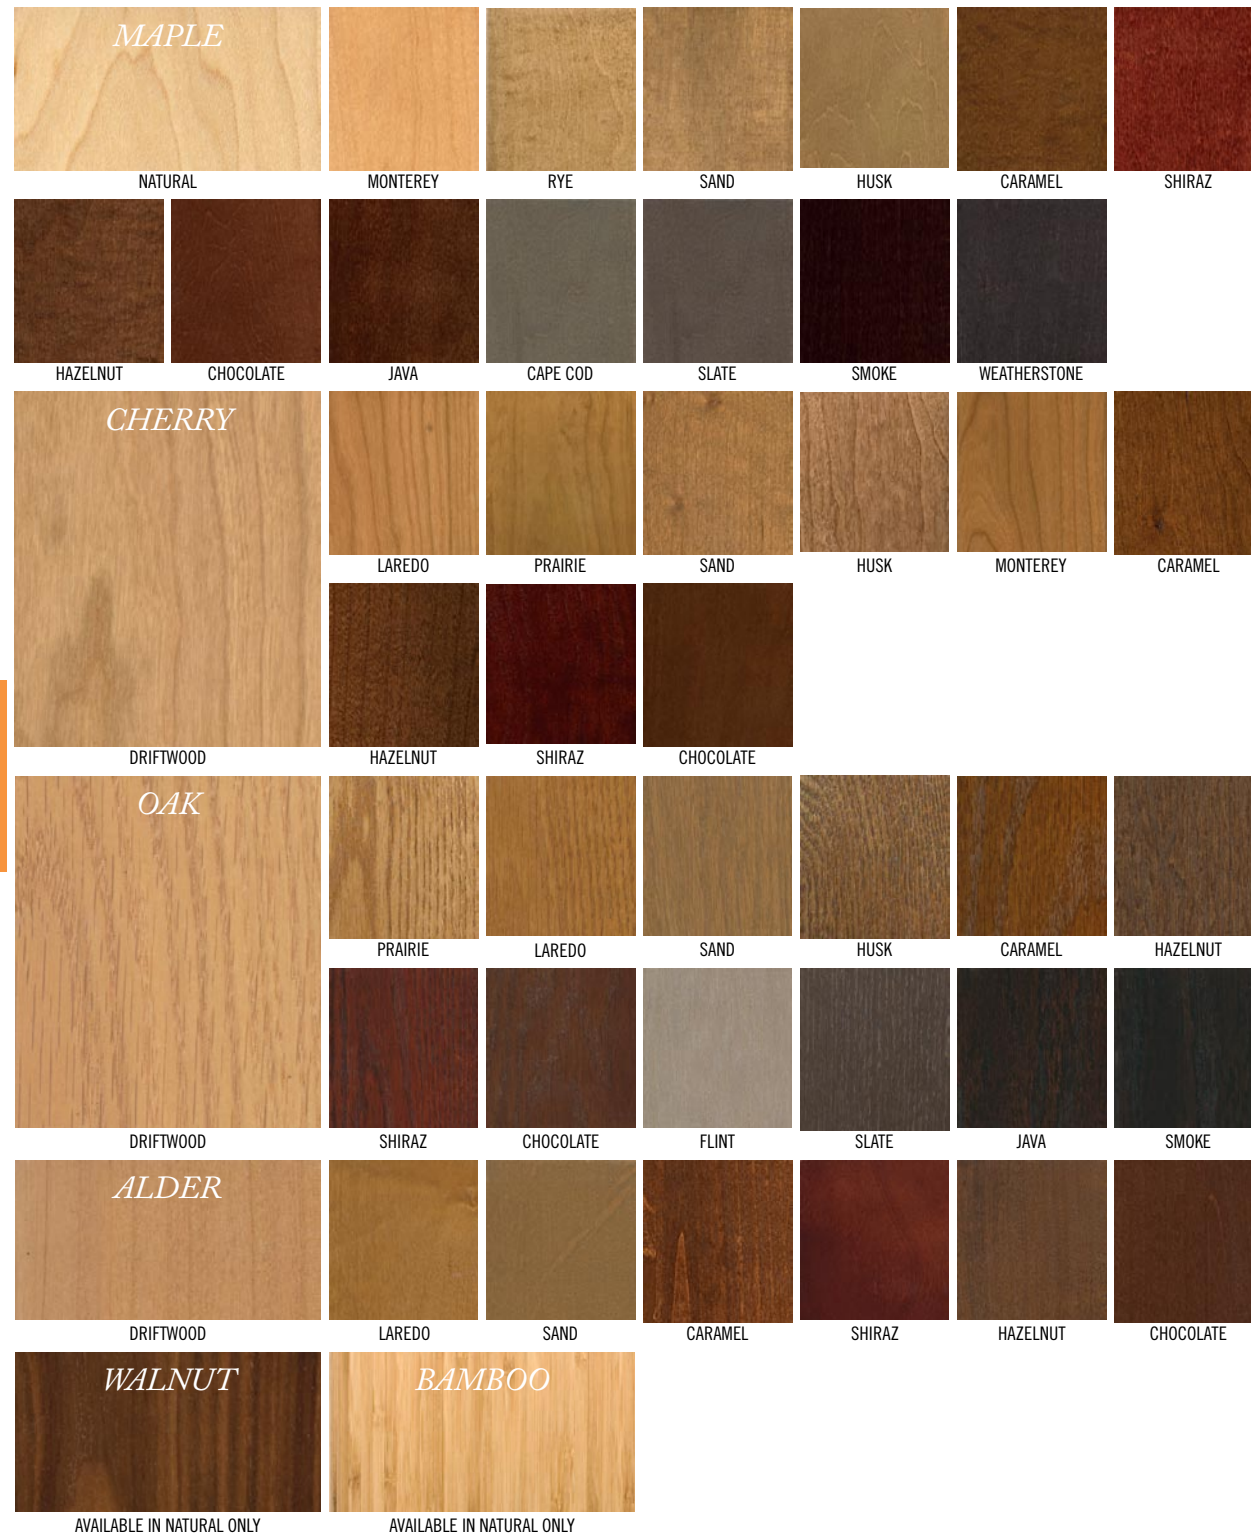

6 SPECIES, MANY FINISHES

NEW WOOD DOOR STYLES

Dramatic new Echo Wood gives you a rift-cut look in oak, maple or cherry. Very consistent grain in an ecologically friendly wood.

URBAN EFFECTS FINISHES

URBAN EFFECTS DOOR STYLES